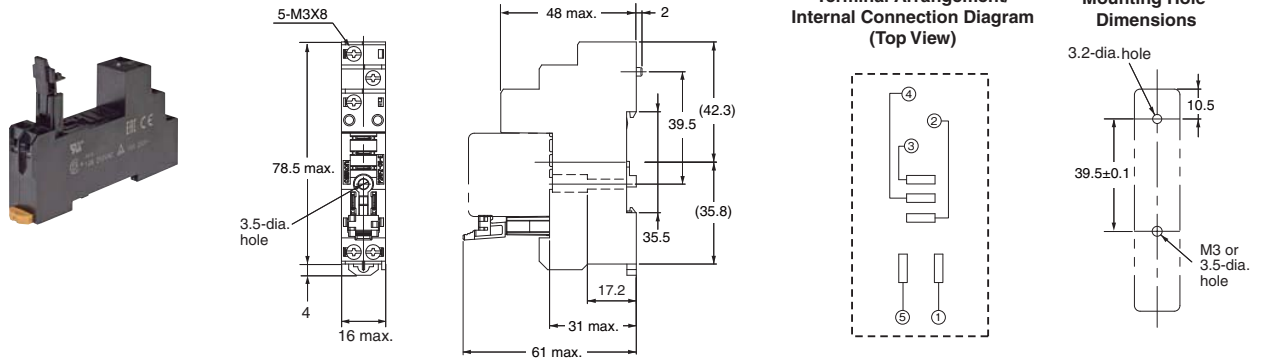

P2RFZ-05-E

P2RFZ-08-E

Accessories for P2RFZ-□-E
Short Bars

P2DN-6.8-100S (6.8 mm)
Maximum carry current: 20A

P2DN-15.7-100S (15.7 mm)
Maximum carry current: 20A

Note: Each Short Bar set comes with 20 Caps.