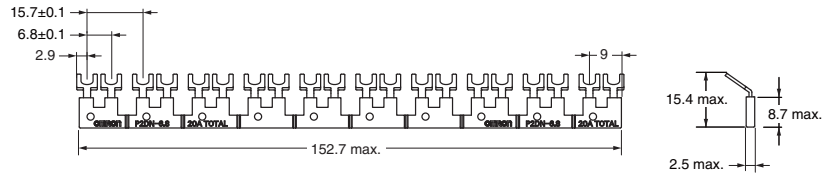

P2RFZ-05-E

P2RFZ-08-E

Accessories for P2RFZ-□-E
Short Bars

P2DN-6.8-100S (6.8 mm)
Maximum carry current: 20A

P2DN-15.7-100S (15.7 mm)
Maximum carry current: 20A

Note: Each Short Bar set comes with 20 Caps.