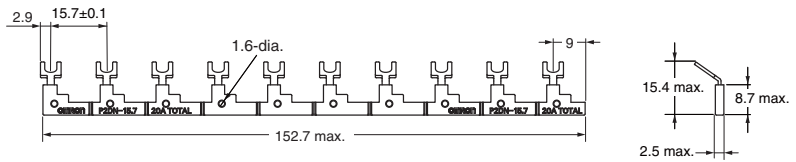

P2RFZ-05-E

P2RFZ-08-E

Accessories for P2RFZ-□-E
Short Bars

P2DN-6.8-100S (6.8 mm)
Maximum carry current: 20A

P2DN-15.7-100S (15.7 mm)
Maximum carry current: 20A

Note: Each Short Bar set comes with 20 Caps.