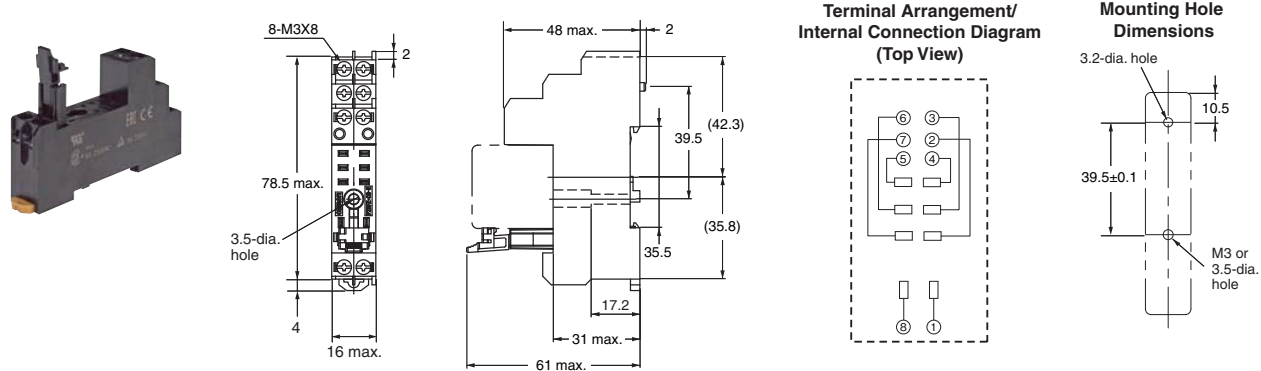

P2RFZ-05-E

P2RFZ-08-E

Accessories for P2RFZ-□-E
Short Bars

P2DN-6.8-100S (6.8 mm)
Maximum carry current: 20A

P2DN-15.7-100S (15.7 mm)
Maximum carry current: 20A

Note: Each Short Bar set comes with 20 Caps.